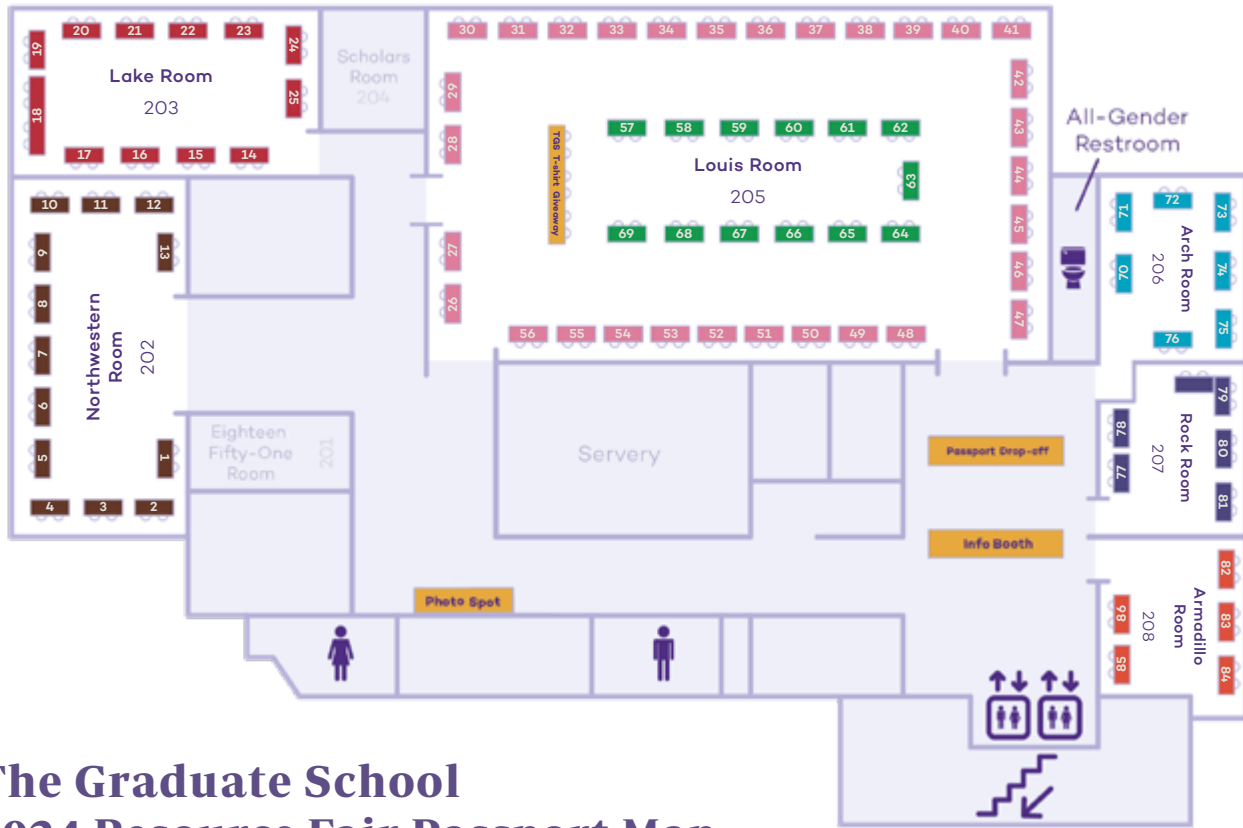

Campus & Community Services

202 – Northwestern Room

Academic & Career Development

203 – Lake Room

Student-Led Groups

205 – Louis Room [outer ring]

Being & Belonging

(including TGS T-shirt Giveaway)

205 – Louis Room [inner ring]

Health & Wellness

206 – Arch Room

Social Responsibility

(including Voter Registration)

207 – Rock Room

Financial Resources

208 – Armadillo Room

The Graduate School 2024 Resource Fair Passport Map

Thursday, September 19 | 2–4 PM | Norris University Center, 2nd Floor

The Graduate School 2024 Resource Fair

Participating Campus Partners & Student-Led Groups