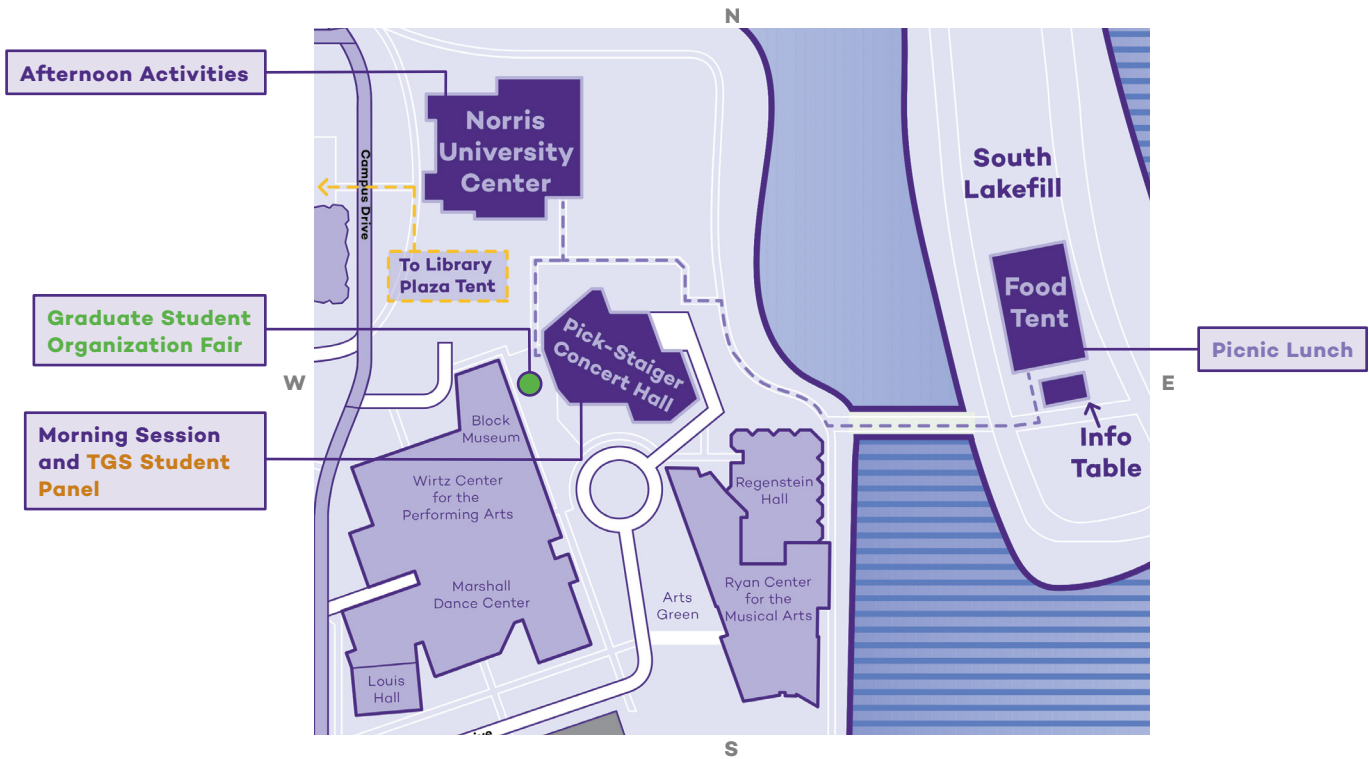

2019 TGS New Student Orientation

8:45 - 9:15 AM	Check-In Begins	Pick-Staiger Concert Hall
9:15 - 9:30 AM	Welcome Remarks	Pick-Staiger Concert Hall
9:30 - 11:15 AM	Campus Partner Panel Session	Pick-Staiger Concert Hall
Choose from the following activities throughout the day as well as a complimentary picnic lunch.		
11:15 - 11:45 AM	Choose From:	
	Graduate Student Organization Fair	Outside Pick-Staiger
	Payroll Assistance	Northwestern Room
	Voter Registration and U-Pass Distribution	Arch, Rock, & Armadillo Rooms
11:45 AM - 12:30 PM	Choose From:	
	TGS Student Panel*	Pick-Staiger Concert Hall
	PhD Student Funding*	McCormick Auditorium
	Graduate Student Organization Fair	Outside Pick-Staiger
	Payroll Assistance	Northwestern Room
	Voter Registration and U-Pass Distribution	Arch, Rock, & Armadillo Rooms
12:30 - 1:15 PM	Choose From:	
	Picnic Lunch	South Lakefill
	Campus Partner Resource Fair (starting at 1:00 PM)	Louis Room
	Library Tours (starting at 1:00 PM)	Library Plaza Entrance Tent
	Graduate Student Organization Fair	Outside Pick-Staiger
	Payroll Assistance	Northwestern Room
	Voter Registration and U-Pass Distribution	Arch, Rock, & Armadillo Rooms
1:15 - 2:00 PM	Choose From:	
	TGS Student Panel*	Pick-Staiger Concert Hall
	PhD Student Funding*	McCormick Auditorium
	Picnic Lunch	South Lakefill
	Campus Partner Resource Fair	Louis Room
	Library Tours	Library Plaza Entrance Tent
	Payroll Assistance	Northwestern Room
	Voter Registration and U-Pass Distribution	Arch, Rock, & Armadillo Rooms
2:00 - 3:00 PM	Choose From:	
	Picnic Lunch	South Lakefill
	Campus Partner Resource Fair	Louis Room
	Library Tours	Library Plaza Entrance Tent
	Payroll Assistance	Northwestern Room
	Voter Registration and U-Pass Distribution	Arch, Rock, & Armadillo Rooms
3:00 - 4:00 PM	In Case You Missed It	
	Library Tours	Library Plaza Entrance Tent
	Voter Registration and U-Pass Distribution	Arch, Rock, & Armadillo Rooms

**Optional session; offered twice*

Campus Map

Norris - Second Floor