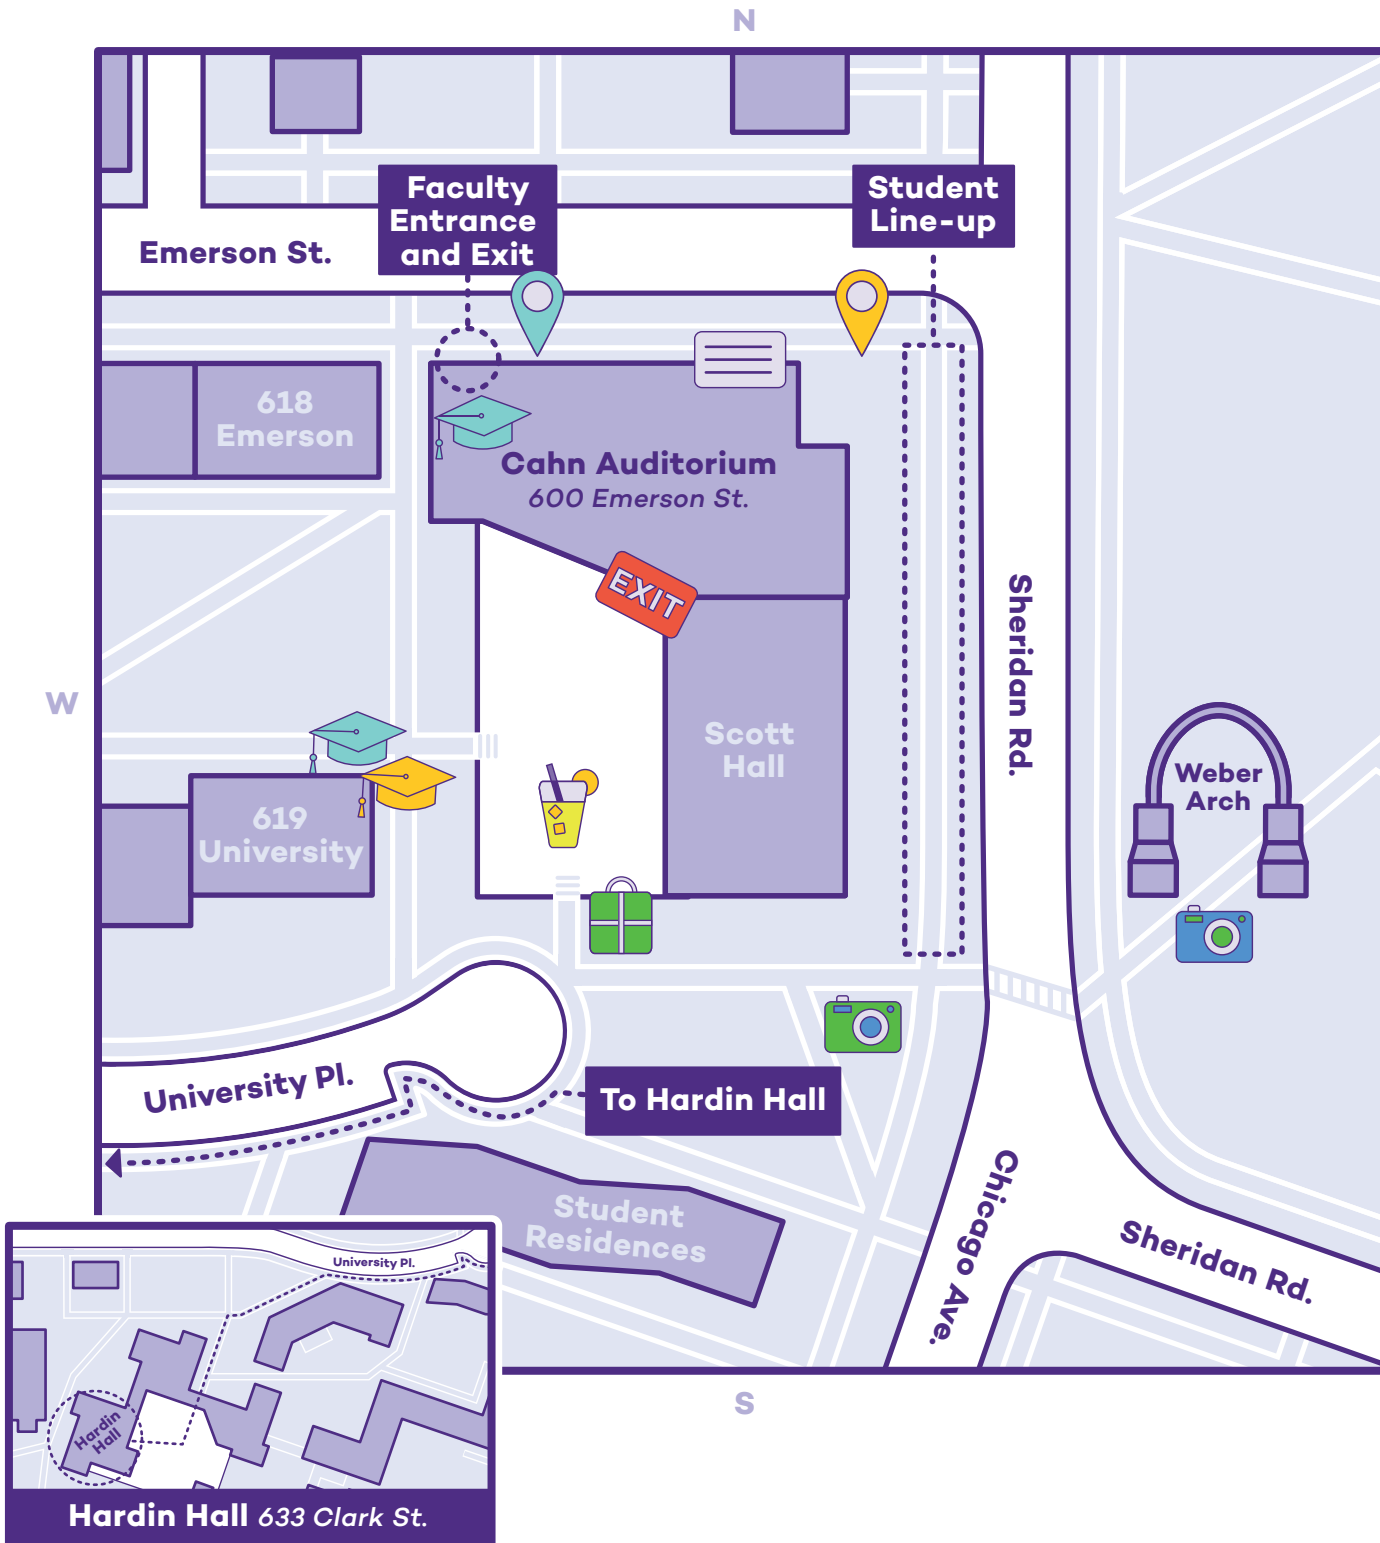

The Graduate School 2019 PhD and MFA Hooping Ceremony

-  **Student Check-in**
-  **Faculty Check-in**
-  **Main Entrance**
tickets required
and Alternate Exit
no stairs
-  **Main Exit**
stairs required
-  **Light Refreshments**
water, lemonade, and cookies
-  **Graduate Gift Bags**
-  **Alumni Photo Spot and Information Table**
-  **Photo Spot**
Weber Arch
-  **Doctoral Regalia Rental Return**
-  **Faculty Regalia Return**