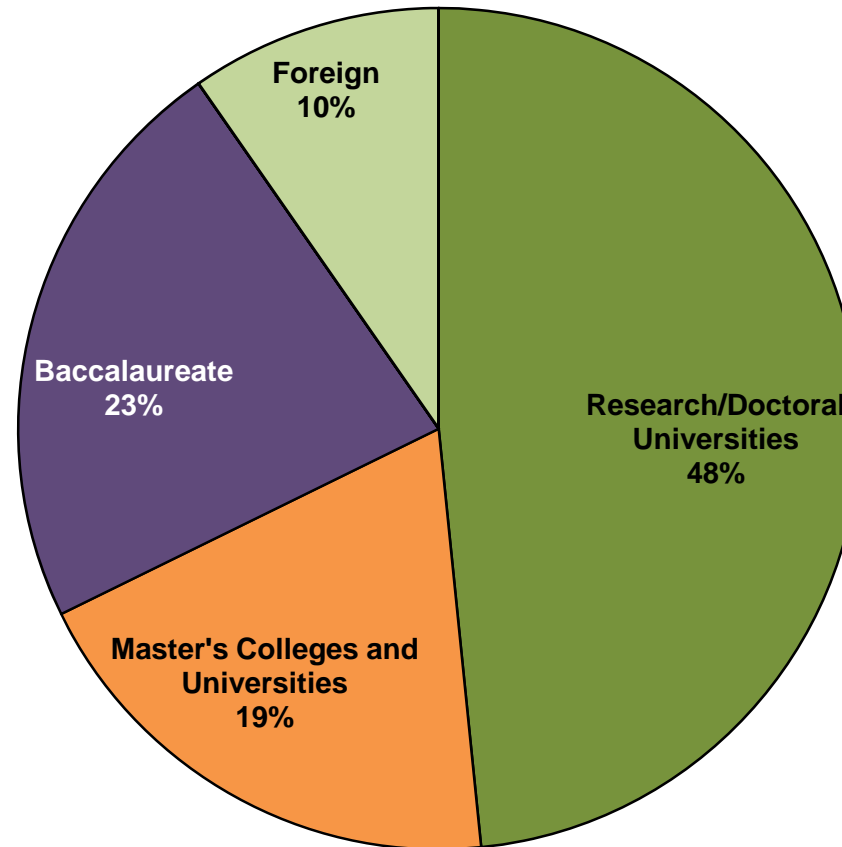

5

3

7

2

35

Source: The Graduate School

Graduates with First Placement Information = 35 (97%)

Philosophy FY 1999 - 2008 Combined Academic and Postdoctoral/Additional Training First Placement Carnegie Classification