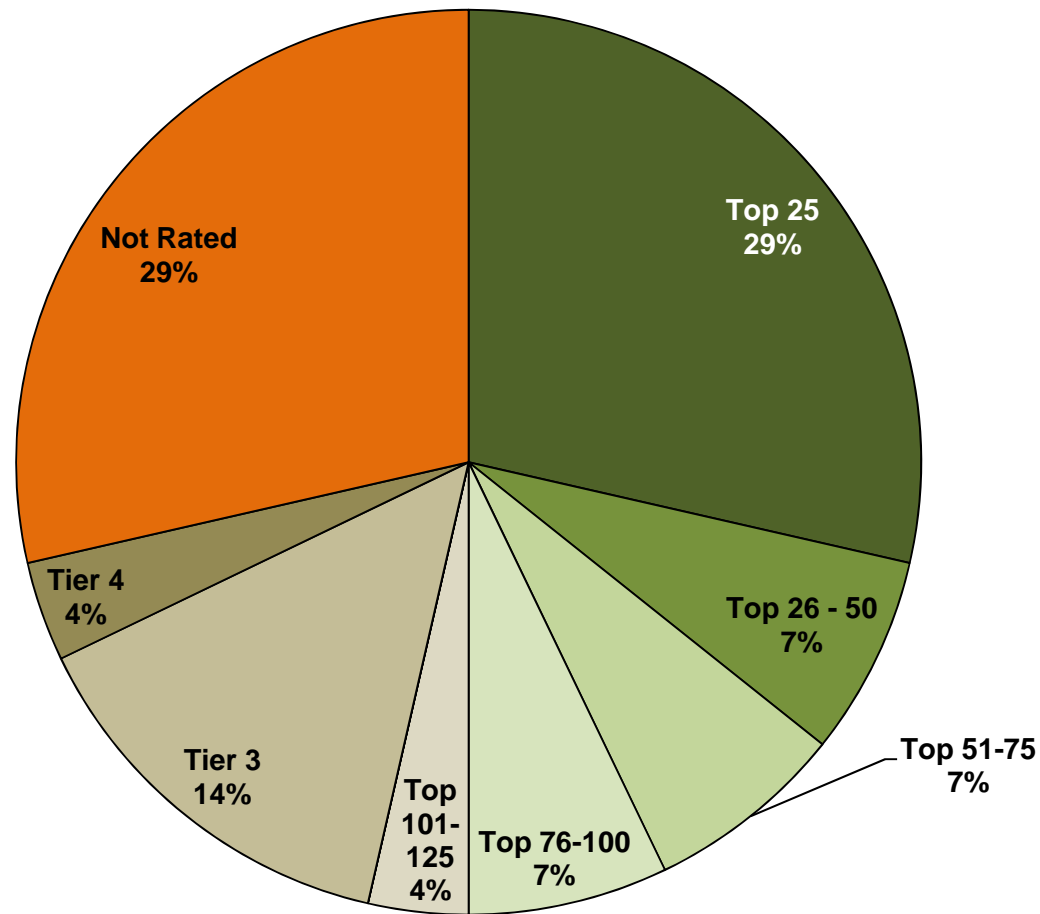

Philosophy Science FY 1999 - 2008 Combined
Academic and Postdoctoral/Additional Training First Placement
U.S. News and World Report 2009 Rankings for National Universities and Liberal Arts Colleges

Academic and Postdoctoral/Additional Training Placements* = 28

The figure above shows the U.S. News and World Report ranking of national universities and liberal arts colleges where Northwestern University PhD graduates first placed if in an academic or postdoctoral position at a U.S. institution.

* Excludes foreign and not-for-profit and government positions.